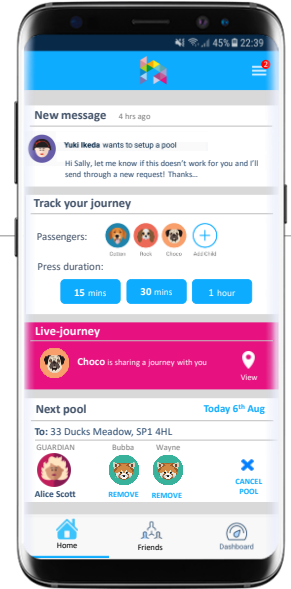

Cleaner Air Safer Streets

HomeRun

What is HomeRun?

- ✓ Improving air quality
- ✓ Healthier commutes
- ✓ Trusted circles
- ✓ Increased safety

How Can it Help Me?

Connect & Share

Connect with nearby parents from your child's school to share the burden of the daily school commute.

Healthier & Active Children

Increased safety and physical activity monitoring promotes & encourages more active school commutes.

Safer Journeys

Traveling alone or journey sharing - our 'Uber style' tracking and journey notifications allows you to keep track of your child.

Communications

Receive critical commute-related comms from your child's school and local authority and feedback your views and ideas.

Be Part of the Solution

By tracking a few journeys, you provide your school with the data they need to ensure the solutions you want.

2

JOIN-IN

Follow the HomeRun setup wizard to ensure you get the best experience tailored to your journeys.

All data is kept secure & anonymous!

3

EXPLORE

Search for nearby parents, explore the pooling features & track journeys.